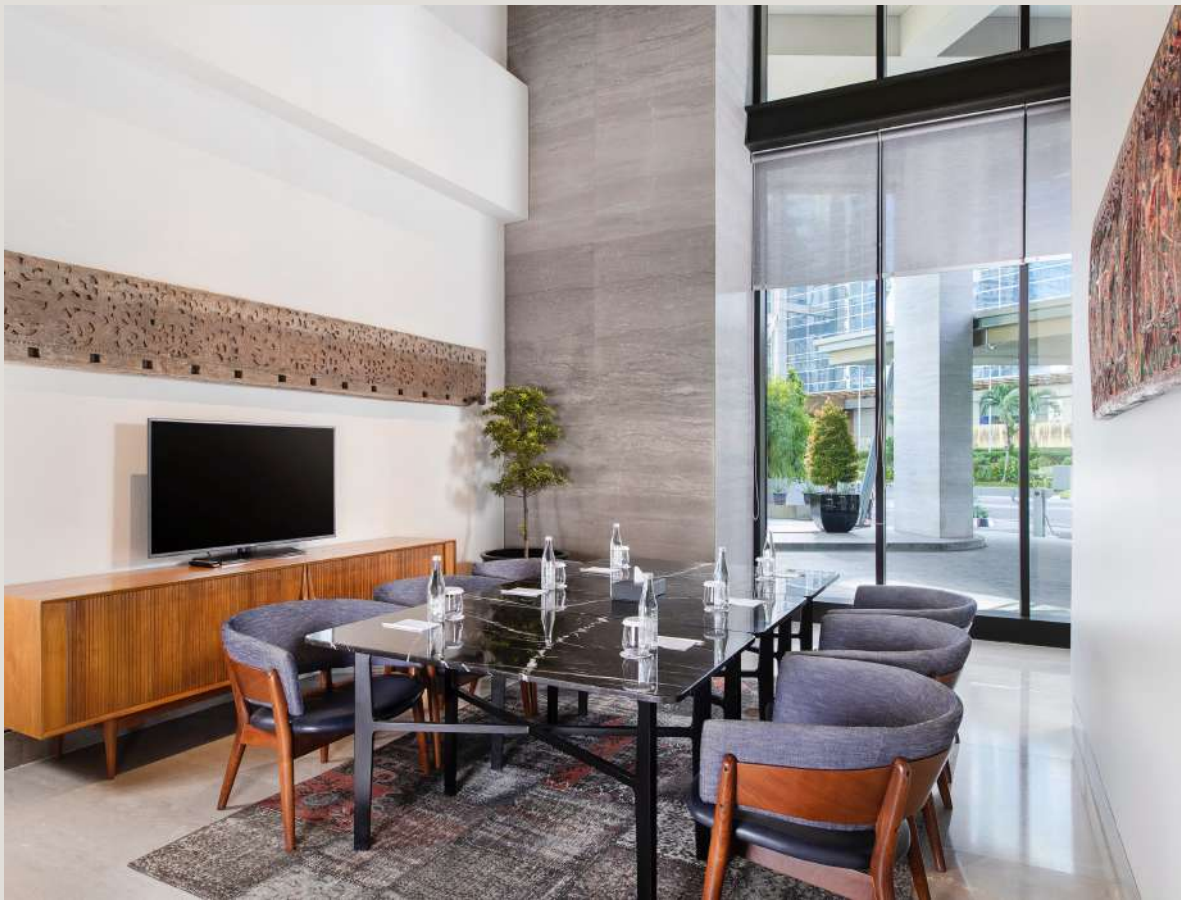

THE ALCOVE - PRIVATE MEETING ROOM

Starting from IDR 3.000.000++* per hour
with a maximum of **8 persons**

- Complimentary usage of venue
- Mineral water, coffee and tea
- Standard meeting amenities (paper, pencil and candies)
- 1 (one) flip chart
- 1 (one) television
- Complimentary Wi-Fi access for all participants up to 5 Mbps per device

---

TERMS AND CONDITIONS APPLY.

PLEASE SPEAK TO OUR TEAM FOR
COMPREHENSIVE LIST OF ADDITIONAL
FACILITIES AVAILABLE.