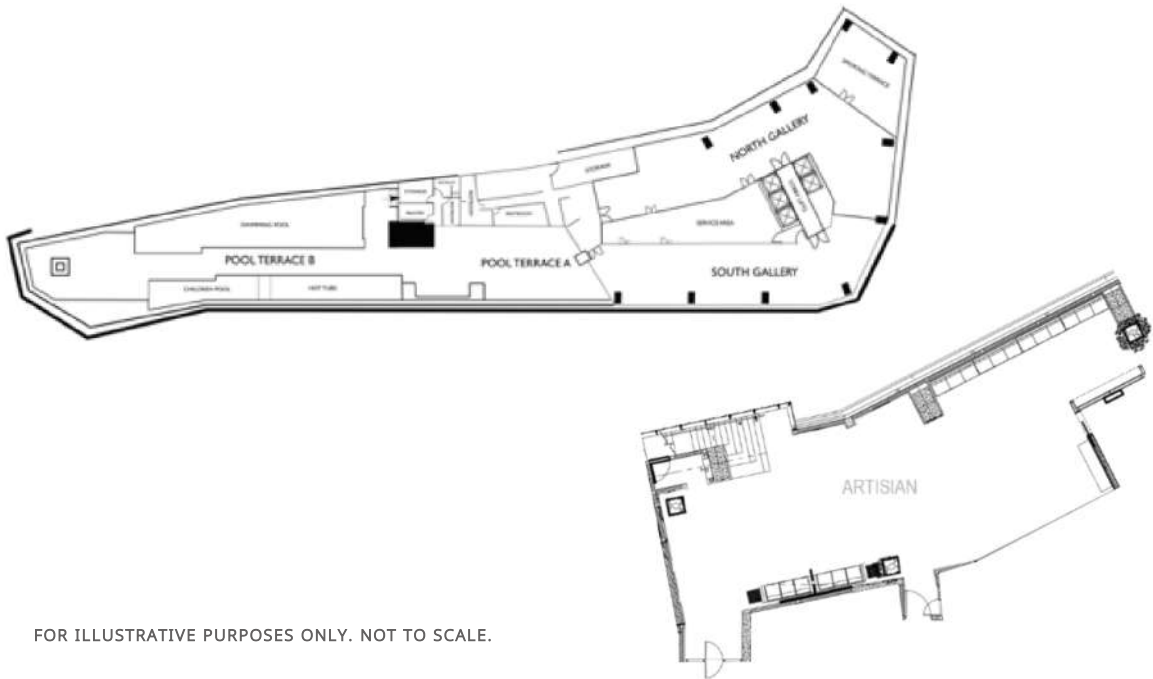

FOR ILLUSTRATIVE PURPOSES ONLY. NOT TO SCALE.

VENUES	AREA (sqm)	AREA (sqft)	BOARDROOM	U-SHAPE	CLASSROOM	CABARET	ROUND TABLE	COCKTAIL	THEATRE
North Gallery	401	4316	40	40	60	60	80	120	100
South Gallery	313	3369	40	40	60	60	80	120	100
Event Gallery	714	7685	N/A	N/A	N/A	N/A	N/A	250	N/A
South Gallery + Pool Terrace A			N/A	N/A	N/A	100	120	280	160
Event Gallery + Pool Terrace A			N/A	N/A	N/A	150	150	300	180
South Gallery + Pool Terrace			N/A	N/A	N/A	150	120	300	200
Event Gallery + Pool Terrace			N/A	N/A	N/A	150	190	350	280
Artisan Lounge	180	1937	20	30	30	30	40	60	50
The Alcove - Private Meeting Room	23	248	8	N/A	N/A	N/A	N/A	N/A	N/A