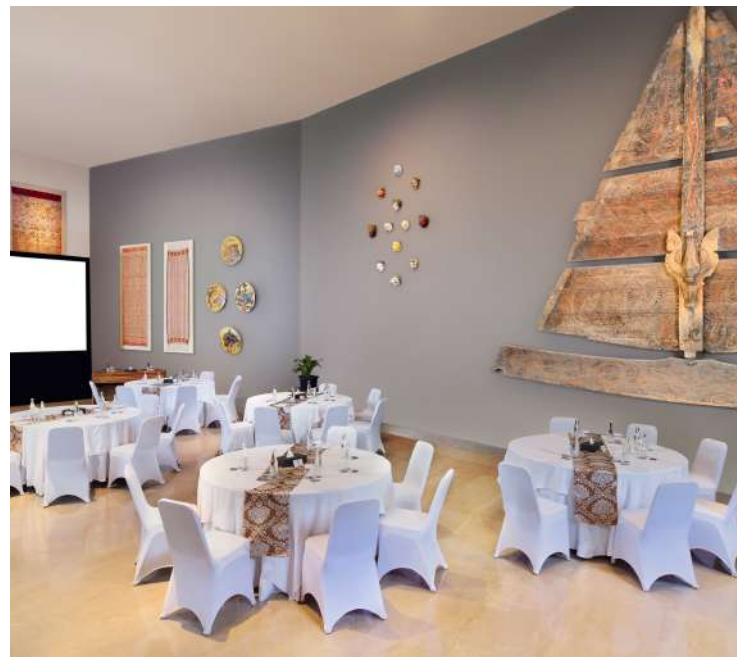

TERMS AND CONDITIONS APPLY.

PLEASE SPEAK TO OUR TEAM FOR COMPREHENSIVE LIST OF ADDITIONAL FACILITIES AVAILABLE.