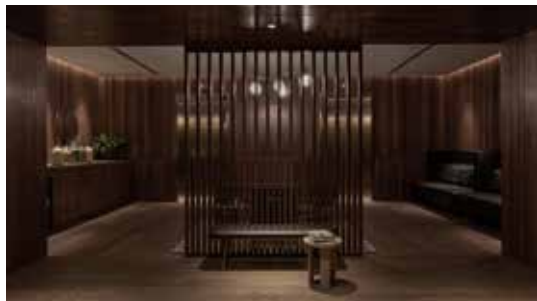

**FACILITIES**

Covered outdoor swimming pool • Multiple event facilities • 24-Hour Room Service • Complimentary Wi-Fi throughout the hotel • Mini Bar • In-room charging devices and USB plug-in ports • In-room Safe • LED TV • Alila Living Room - dedicated butler station on every guestroom floor with refreshments throughout the day • Free unlimited instant online access to newspapers and magazines • Unlimited chauffeur service to KL Sentral, Mid Valley City or Bangsar Village

**DINING**

Botanica + Co • Entier • Pacific Standard • The Pool Bar

**WELLNESS**

Gym • Swimming Pool

**LIFESTYLE**

Leisure Concierge Services • Convenience Store

Venues	Dimension Area (W x L)	Area (Sqm)	Area (Sqft)	Height Meters	Height Feet	Existing Restaurant	Cocktail Reception	Banquet	Theatre	Boardroom	Classroom	U-Shape	Cluster
Meeting Room I	4.8m x 6.8m	33	351	3.3	9.8	N/A	20	24	40	12	20	15	15
Meeting Room II	5.4m x 6.6m	36	384	3.3	9.8	N/A	20	32	40	12	20	15	20
Meeting Room III	5.4m x 11.1m	60	645	3.3	9.8	N/A	40	48	60	24	30	24	30
Meeting Room II + III	5.4m x 17.7m	96	1,029	3.3	9.8	N/A	40	80	100	30	50	32	50
Boardroom	6.3m x 5.1m	32	346	3.3	9.8	N/A	N/A	N/A	N/A	12	N/A	N/A	N/A
Botanica + Co	15.5m x 13.0m	202	2,169	3.3	9.8	150	N/A	N/A	N/A	N/A	N/A	N/A	N/A
Entier French Dining	8.3m x 16.6m	138	1,483	3.3	9.8	120	N/A	N/A	N/A	N/A	N/A	N/A	N/A
Pacific Standard Bar	7.6m x 12.7m	97	1,039	3.3	9.8	70	N/A	N/A	N/A	N/A	N/A	N/A	N/A
The Lido (Rooftop Bar)	9.8m x 53.8m	527	5,675	3.3	9.8	150	N/A	N/A	N/A	N/A	N/A	N/A	N/A
Poolside Bar	7.0m x 7.6m	53	573	3.3	9.8	50	N/A	N/A	N/A	N/A	N/A	N/A	N/A